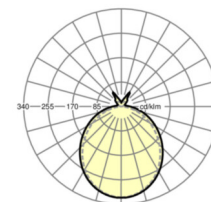

CHARACTERISTICS

Order number	52620036680
EAN number	4020863287192
Commodity code	94051140
Certification mark	IP 55, Protection class I, F, D, HACCP DIN10500/Food/IFS/BRC, Indoor, CE
Impact resistance (IK rating)	IK03
Ambient temperatur	ta 25°C
Special properties	Ready for IoT
Warranty period	5 years
State funding programs	BEG - Federal funding for efficient buildings (valid only for Germany)

ELECTRICAL ENGINEERING

Controller	Electronic driver DALI2 (1 pcs.)
System output	35W
Mains voltage	230V/50Hz
Circuit breakers (inrush current)	12 pieces/B10, 20 pieces/B16, 21 pieces/C10, 33 pieces/C16
Energy efficiency class/light source	C

LIGHTING TECHNOLOGY

Placement	LED, Colour rendering/Light colour CRI ≥ 80 / 4000K
Colour tolerance (MacAdam)	3SDCM
Photobiological safety (Luminaire)	RG1
Nominal luminous flux	5125lm
LED service life	50000h L80/B10 (Tq 25°C)
Luminaire luminous efficiency	146lm/W
UGR lat./long.	20.4 / 19.6

MECHANICS

Housing colour	translucent
Dimensions (LxWxDxH)	1563mm x 158mm x 76mm
Weight (net)	3.08kg
Type of installation	Pendant individual mounting

Dimensions

L	1563 mm	Length
B	158 mm	Width
H	76 mm	Height
A1	800 mm	Mounting distance single mounting
P min	150 mm	Minimum suspension length
P max	1900 mm	Maximum suspension length

DEEP-LINK

<https://www.regiolux.de/en/article/52620036680>

Reference	LED 5100lm 840
ηLB	100 %
Φ ↓/↑	87 % / 13 %
UGR lat./long.	20.4 / 19.6